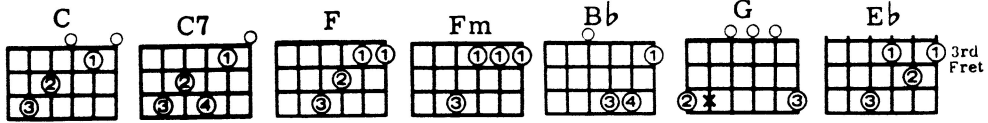

## CHORDS USED IN THIS SONG:

Slowly

Musical score for guitar, showing six staves of music with chord diagrams above the notes. The score includes a key signature change to one flat (Bb) and a 3/4 time signature. The music concludes with a double bar line and the instruction "D.S. al Fine".

*D.S. al Fine*

Dear Prudence, / C / C7 / F / Fm / C / C7 / F / Fm / C / C7 / F / Fm /  
 Greet the brand new day. / C / C7 / F / Fm / C / C7 / F / Fm /  
 Dear Prudence, / C / C7 / Bb / F / C / C7 / F / Fm / C / C7 / F / Fm /  
 Open up your eyes, / C / C7 / F / Fm / C / C7 / F / Fm / C / C7 / F / Fm /  
 The wind is low, the birds will sing that you are part of ev'rything, Dear Prudence, / C / C7 / Bb /  
 Won't you open up your eyes? / F / C / F / G / F / C / F /  
 'Round round 'round 'round 'round. Look a-round 'round 'round 'round / C / F /  
 'Round 'round 'round 'round. Look a-round. / Eb / F / C / C7 / F / Fm /  
 Dear Prudence, / C / C7 / F / Fm / C / C7 / F / Fm / C / C7 / F / Fm /  
 Like a little child. / C / C7 / F / Fm / C / C7 / F / Fm /  
 Dear Prudence, / C / C7 / Bb / F / C / F / C / /  
 Won't you let me see you smile?