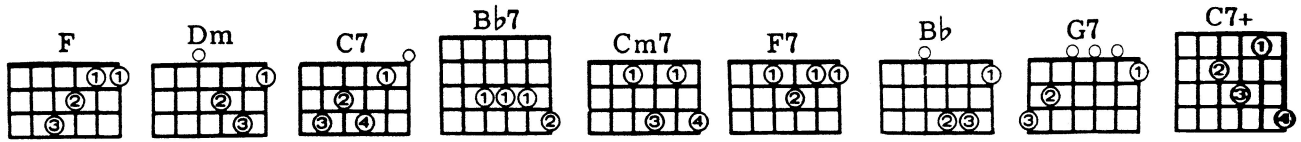

From Me To You

JOHN LENNON and
PAUL McCARTNEY

CHORDS USED IN THIS SONG:

Medium Tempo, with a beat

Musical score for 'From Me To You' in G major, 4/4 time. The score consists of six staves of music. Chords are indicated above the notes. The key signature has one sharp (F#), and the time signature is 4/4. The tempo is 'Medium Tempo, with a beat'.

F / / / Dm // / F / / / C7 // / Bb7 / / /
 If there's anything that you want, If there's anything I can do, Just call on me,
 / Dm / / / F / C7 / F / Dm / F / / / Dm //
 And I'll send it along with love from me to you. I've got ev'rything that you want,
 / F / / / C7 // / Bb7 / / / Dm / / / F / C7 / F //
 Like a heart that's oh, so true. Just call on me, and I'll send it along with love from me to you.
 / Cm7 / / / F7 // / Bb / F7 / Bb // / Dm / / / G7 // /
 I got arms that long to hold you and keep you by my side; I got lips that long to kiss you
 C7 / / / C7+ // / F / / / Dm // / F / / / C7 //
 And keep you satisfied. If there's anything that you want, If there's anything I can do,
 / Bb7 / / / Dm / / / F / C7 / F //
 Just call on me, and I'll send it along with love from me to you.