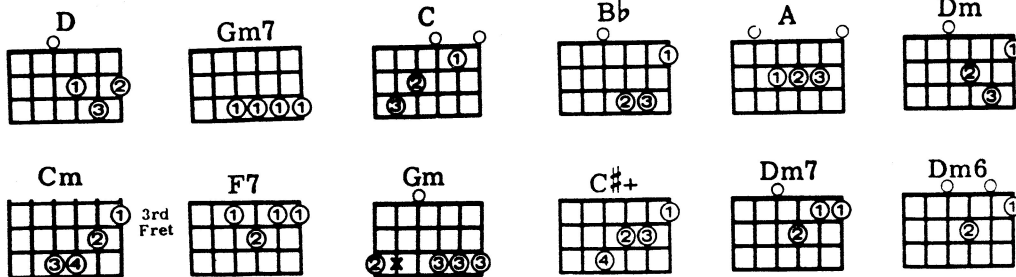

## CHORDS USED IN THIS SONG:

### Moderately

Musical score for Michelle, showing guitar chords and melody lines. The score is written in G major and 4/4 time. The tempo is marked "Moderately". The key signature has one flat (F major/D minor). The score consists of five staves of music. The first staff shows the main melody with chords D, Gm7, C, Bb, A, Bb, A. The second staff shows a variation of the melody with chords D, Gm7, C, Bb, A, Bb, A. The third staff shows a variation of the melody with chords Dm, Cm, F7, Bb, A, Dm. The fourth staff shows a variation of the melody with chords Gm, Dm, C#+, Dm7, Dm6, Gm7, A. The fifth staff shows the final melody with chords A, Bb, Dm, Gm, A, D Gm D. The score includes a Coda section and a D.S. al Coda instruction.