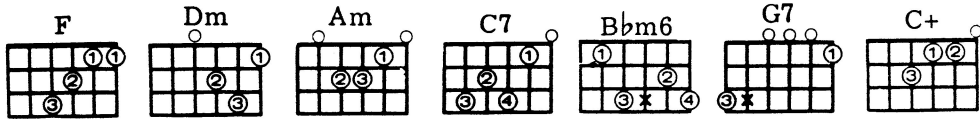

# She Loves You

JOHN LENNON and  
PAUL McCARTNEY

CHORDS USED IN THIS SONG:

Musical notation for the first five staves of the song. The notation is in treble clef with a key signature of one flat (Bb). The tempo is marked 'Moderato'. Chord symbols are placed above the notes. The first staff starts with a repeat sign and a double bar line. The second staff has a repeat sign. The third staff has a repeat sign. The fourth staff has a repeat sign. The fifth staff has a first ending bracket over the last two measures, with a double bar line and a second ending bracket over the last measure.